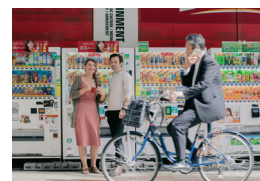

Kitashinchi