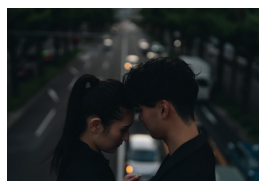

Nagoya Marunouchi
Streetscape